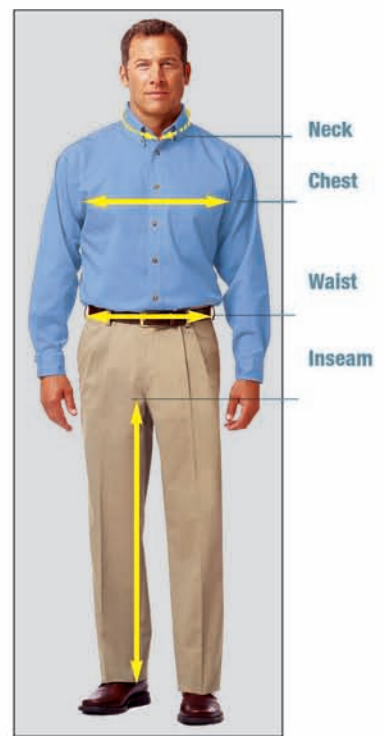

How To Measure

NECK
Measure around neck just below larynx

CHEST
Measure across fullest part of chest under arms

SLEEVE
Measure from center of back of neck, across shoulders, down to cuff

WAIST
Measure natural waistline above top of hip bones

INSEAM
Measure similar pants that fit well, from the crotch seam to top of shoe to be worn

Size Charts

Body measurements shown below

SHIRTS

MEN'S & ADULT UNISEX SIZES

	XS	S	M	L	XL	BIG SIZES						
						2XL	3X	4X	5X	6X	7X	8X
NECK	14	14 - 14 1/2	15 - 15 1/2	16 - 16 1/2	17 - 17 1/2	18 - 18 1/2	19 - 19 1/2	19 1/2 - 20	20 - 20 1/2	20 1/2 - 21	21	21 1/2
CHEST	30-32	34-36	38-40	42-44	46-48	50-52	54-56	58-60	62-64	66-67	68-69	70-72
SLEEVE REG	31 1/2 - 32	32 1/2 - 33	33 1/2 - 34	34 1/2 - 35	35 1/2 - 36	36 1/2 - 37	37 1/2 - 38	37 1/2 - 38	37 1/2 - 38	37 1/2 - 38	37 1/2 - 38	37 1/2 - 38
SLEEVE TALL				36 1/2 - 37	37 1/2 - 38	38 1/2 - 39	39 1/2 - 40					

It is recommended women try on a shirt and pant for size before embroidering

BG-6218 Ladies Stretch Poplin Blouse has a slimmer fit

YOUTH UNISEX SIZES

	S	M	L	XL
SIZE	6-8	10-12	14-16	18-20

PANTS & SHORTS

MEN PANT SIZES Men's Short inseam 8"

	28	29	30	31	32	33	34	36	38	40	BIG SIZES					
											42	44	46	48	50	52
LENGTH 30 inseam	•	•	•	★	•	★	•	•	•	•	•	•	•	•	•	•
32	•	★	•	★	•	★	•	•	•	•	•	•	•	•	•	•
34			•	•	•	•	•	•	•	•	•	•	•	•	•	•
37 open		★	•	★	•	★	•	•	•	•	•	•	•	•	•	•